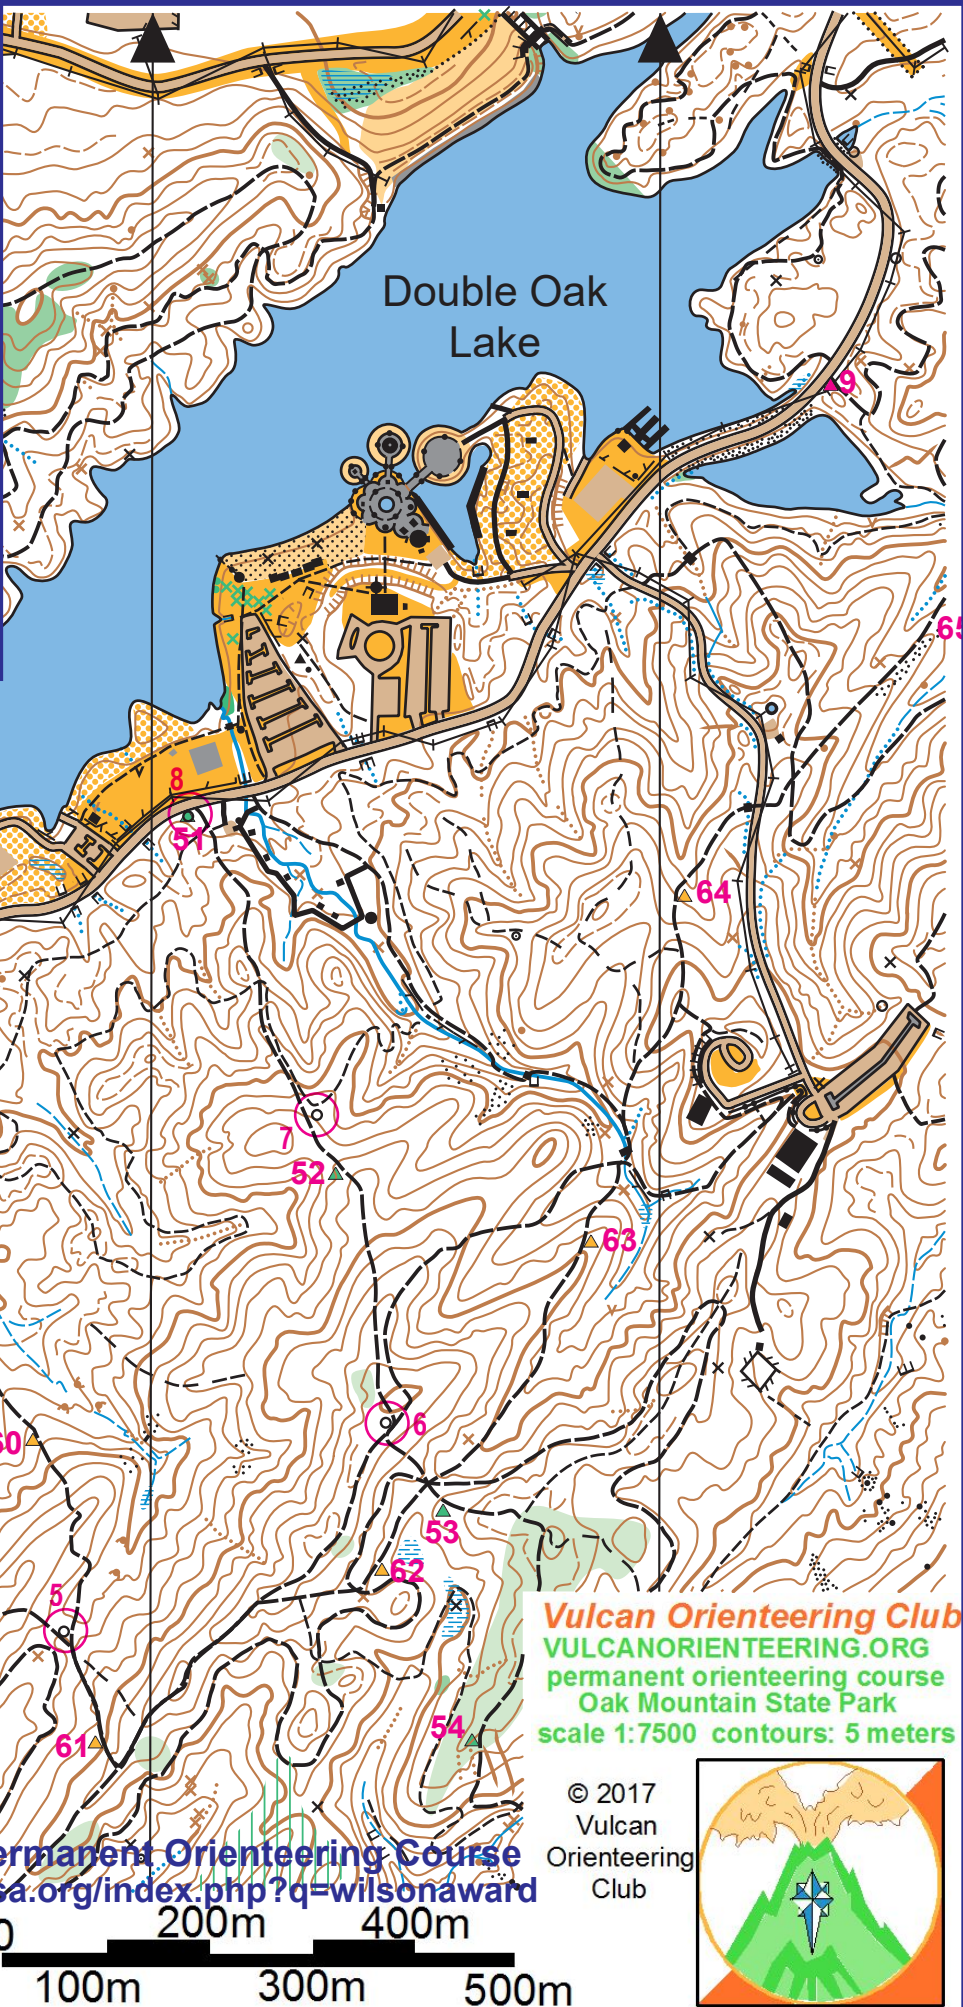

	road		pit
	dirt road		rootstock
	trail		passable rock face
	power line		impassable rock face
	fence		rocky ground
	contour line		small, large boulder
	index contour		man-made feature
	form line		rocky pit
	ditch, gully		building
	forest - open		open field
	forest - slow run		scattered trees
	forest - difficult		rough open
	forest - fight		deadfall
	parking		open/sandy
	1 - trail/road junction		5 - saddle
	2 - saddle		6 - trail junction
	3 - reentrant/top		7 - spur
	4 - saddle		8 - trail/road junction

Vulcan Orienteering Club
 VULCANORIENTEERING.ORG
 permanent orienteering course
 Oak Mountain State Park
 scale 1:7500 contours: 5 meters

Iain Wilson Permanent Orienteering Course
orienteeringusa.org/index.php?q=wilsonaward

© 2017
 Vulcan
 Orienteering
 Club